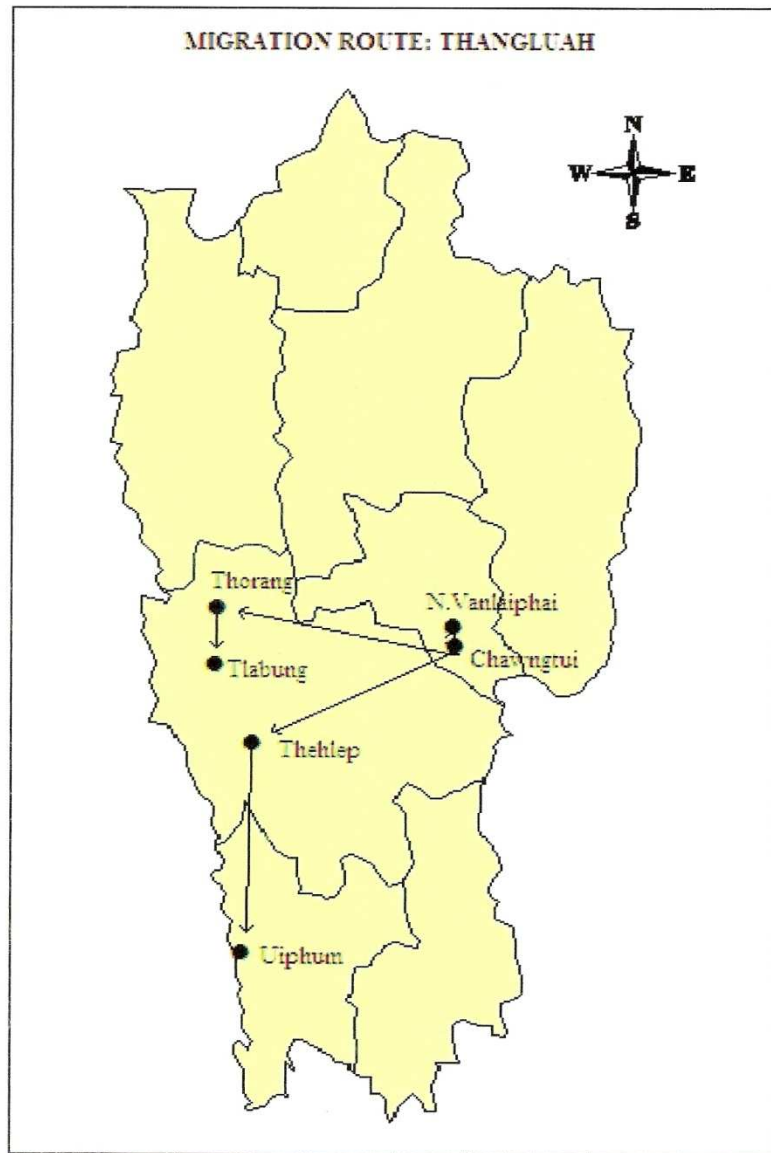

MIGRATION ROUTE: THANGLUAH

HISTORICAL MAP OF THE MIZO ANCESTORS (1300-1700 AD)