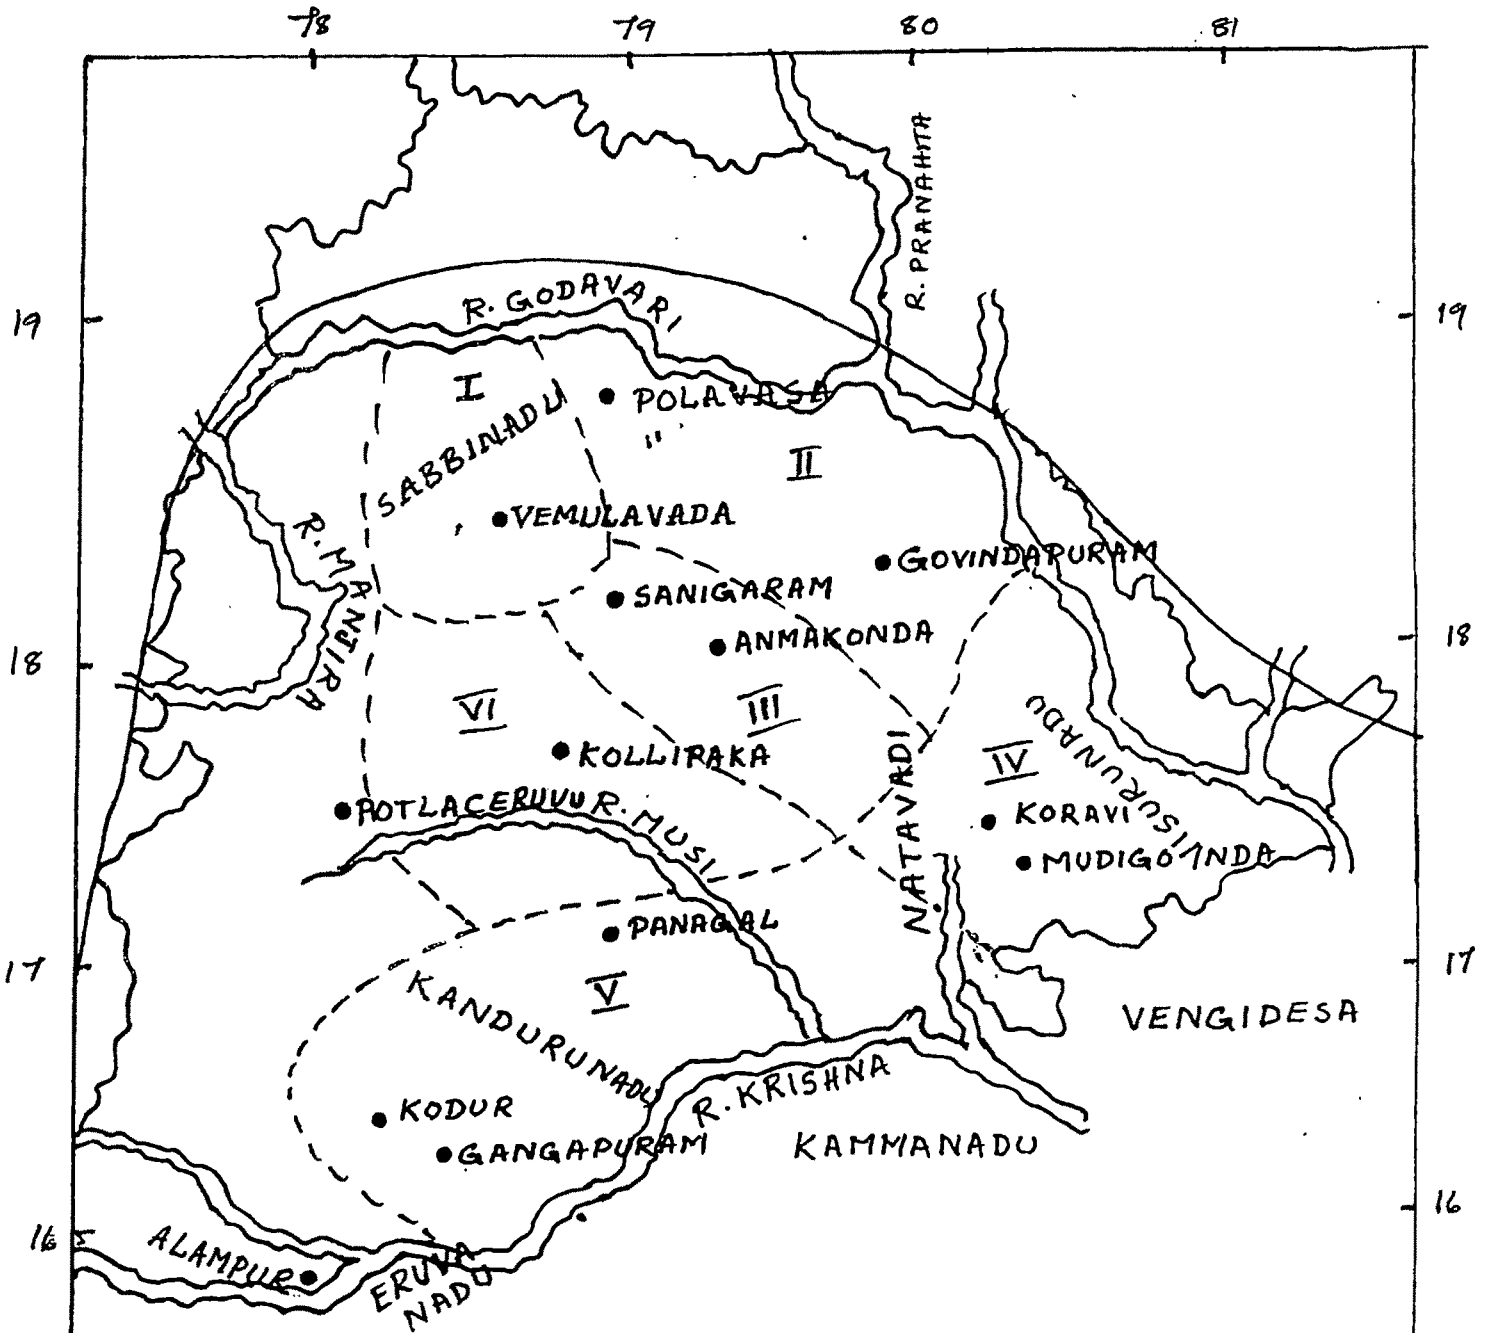

MAP - I  
TELANGANA - POLITICAL

POLITICAL CONDITION: [A.D. 1100]

SAMANTA STATES: --- I SABBINADI. II POLAVASA  
III. ANMAKONDA. IV. MUDIGONDA. V. KANDURUNADU  
VI. KOLLIPAKA.

POLITICAL CONDITION: [A.D. 1250]

KAKATIYA KINGDOM: \_\_\_\_\_

MAP - II

TELANGANA IN ANDHRA PRADESH

78

80

82

MODERN DISTRICTS - PHYSICAL FEATURES

- ▣ Plateau
- ~ River
- District capital
- - - District border (in Telangana)
- x Hill ranges.

MAP - III  
TRADE CENTRES - TRADE ROUTES