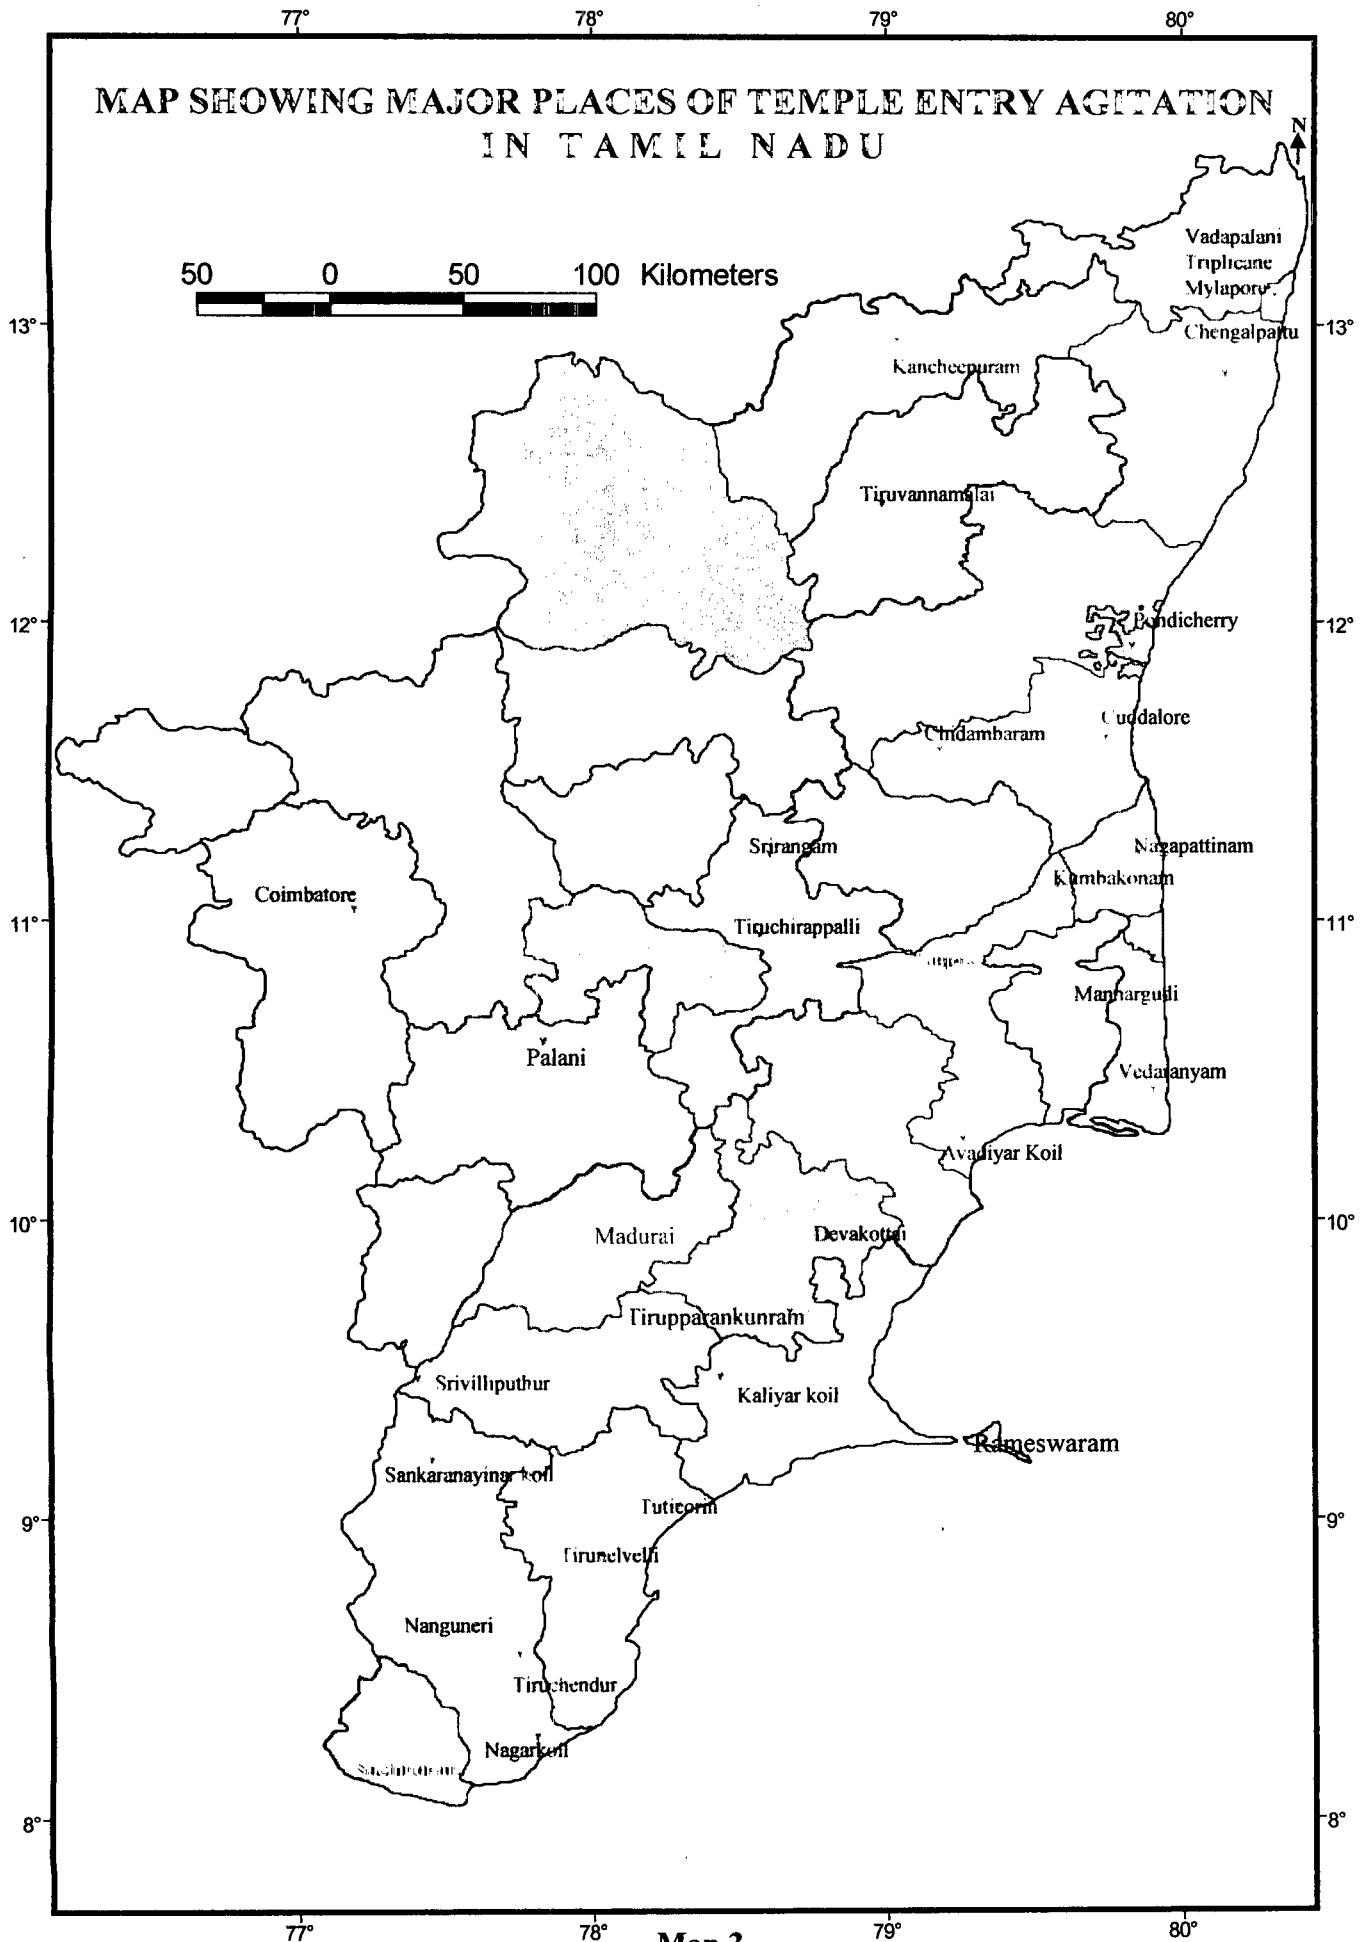

MAP SHOWING MADRAS PRESIDENCY

Map 1

77° 78° 79° 80°

MAP SHOWING TAMIL NADU

50 0 50 100 Kilometers

77° 78° 79° 80°

Map 2

MAP SHOWING MAJOR PLACES OF TEMPLE ENTRY AGITATION
IN TAMIL NADU

Map 3