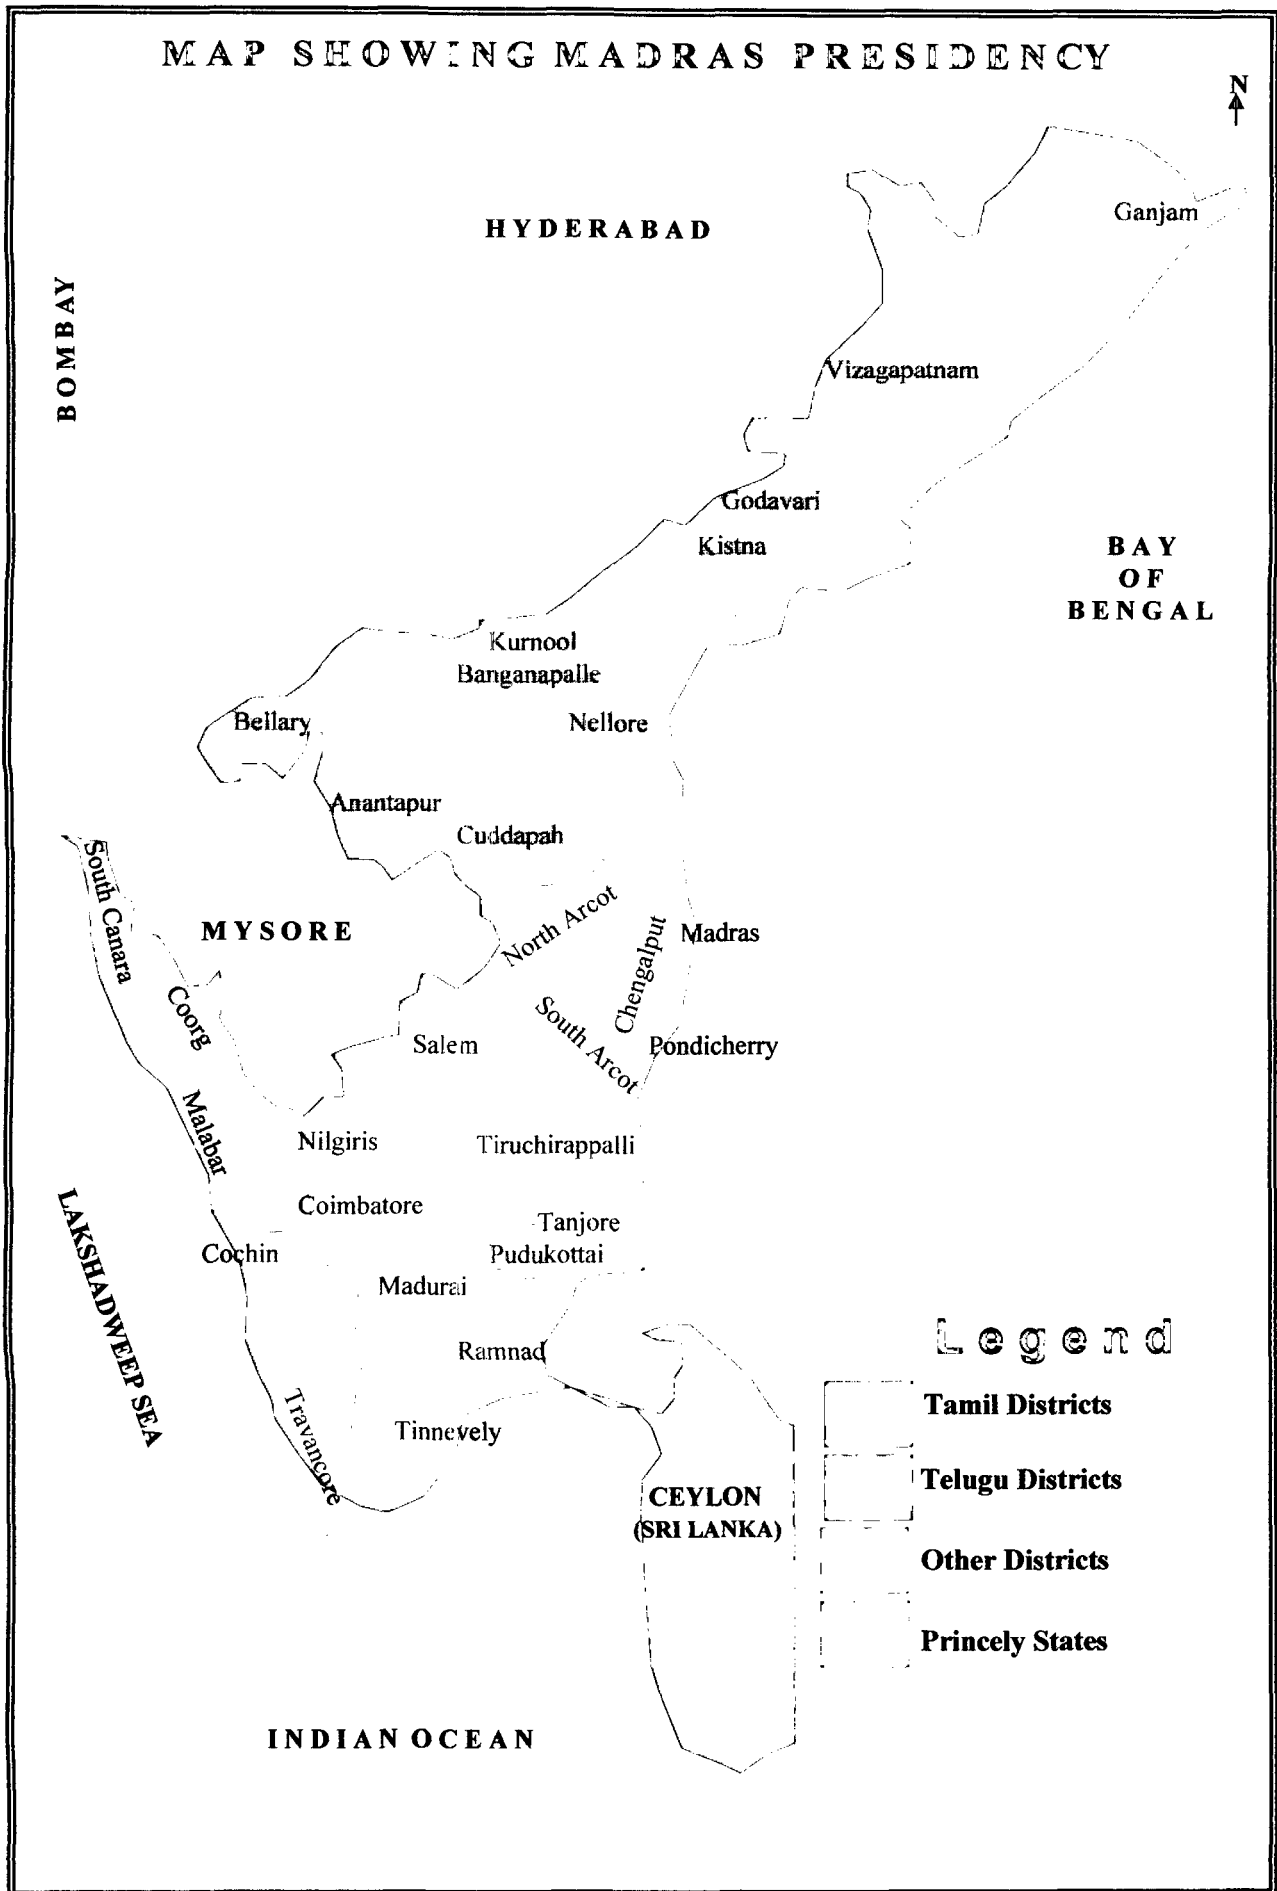

MAP SHOWING MADRAS PRESIDENCY

Map 1

77° 78° 79° 80°

MAP SHOWING TAMIL NADU

50 0 50 100 Kilometers

77° 78° 79° 80°

Map 2

MAP SHOWING MAJOR PLACES OF TEMPLE ENTRY AGITATION
IN TAMIL NADU

Map 3