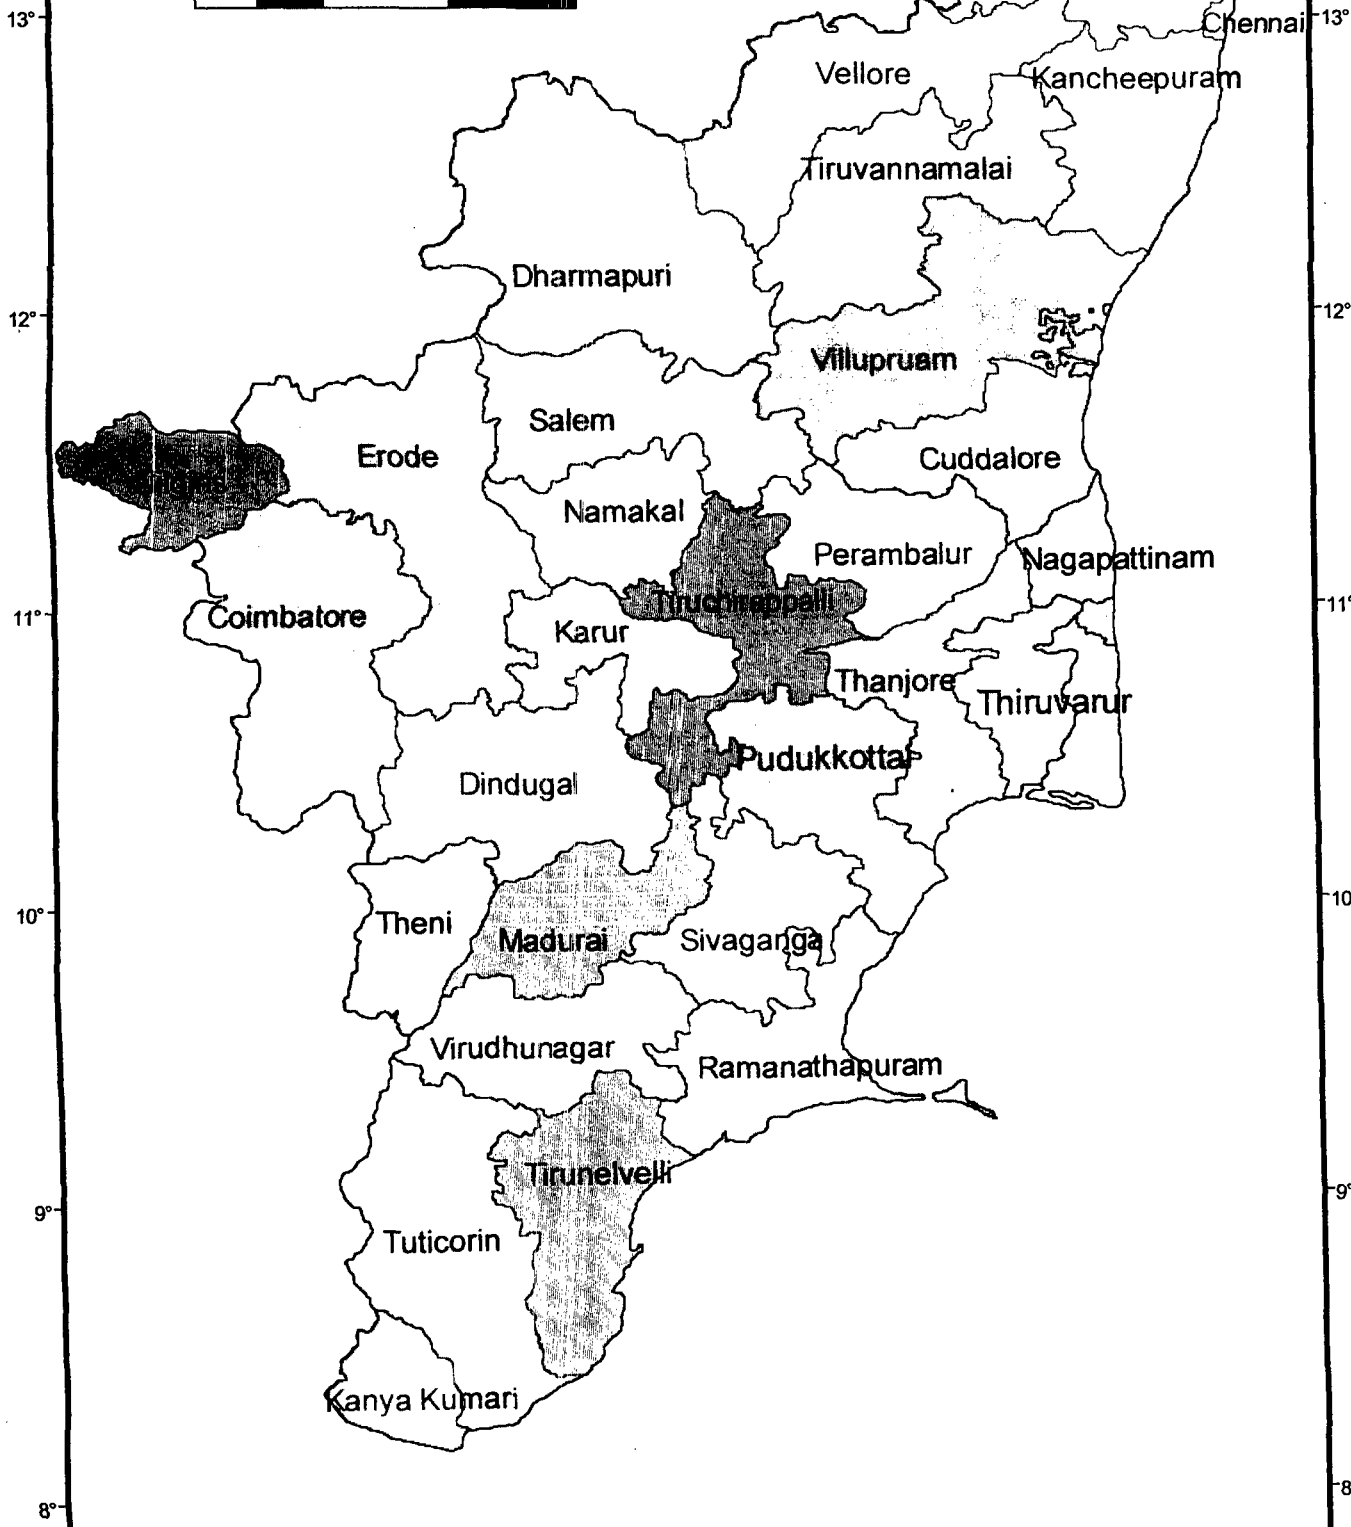

MAP SHOWING MADRAS PRESIDENCY

Map 1

77° 78° 79° 80°

MAP SHOWING TAMIL NADU

50 0 50 100 Kilometers

77° 78° 79° 80°

Map 2

MAP SHOWING MAJOR PLACES OF TEMPLE ENTRY AGITATION
IN TAMIL NADU

Map 3